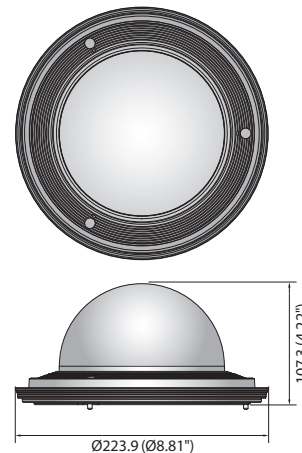

Smoked Dome Cover

	SPB-PTZ6	SPB-PTZ7
Materials	Poly carbonate	Poly carbonate
Dimensions (WxHxD)	Ø150.7 x 102.6mm (Ø5.93" x 4.04")	Ø223.9 x 107.3mm (Ø8.81" x 4.22")
Weight	100g (0.22 lb)	400g (0.88 lb)
Color	Base top : Black, Cover glass : Transparent smoked	Base top : Black, Cover glass : Transparent smoked
Applicable Model	SCP-2271/2273/2371/2373/3371 SNP-5300/5320/5321/5430/6201/6320/6321/L5233/L6233 HCP-6230/6320A	SCP-2271H/2273H/2371H/2373H/3371H SNP-5321H/5430H/6320H/6321H/L5233H/L6233H HCP-6230H/6320HA

* The latest product information / specification can be found at hanwha-security.com
* Design and specifications are subject to change without notice.
* Wisenet is the proprietary brand of Hanwha Techwin, formerly known as Samsung Techwin.

Dimensions

Unit : mm (inch)

SPB-PTZ7